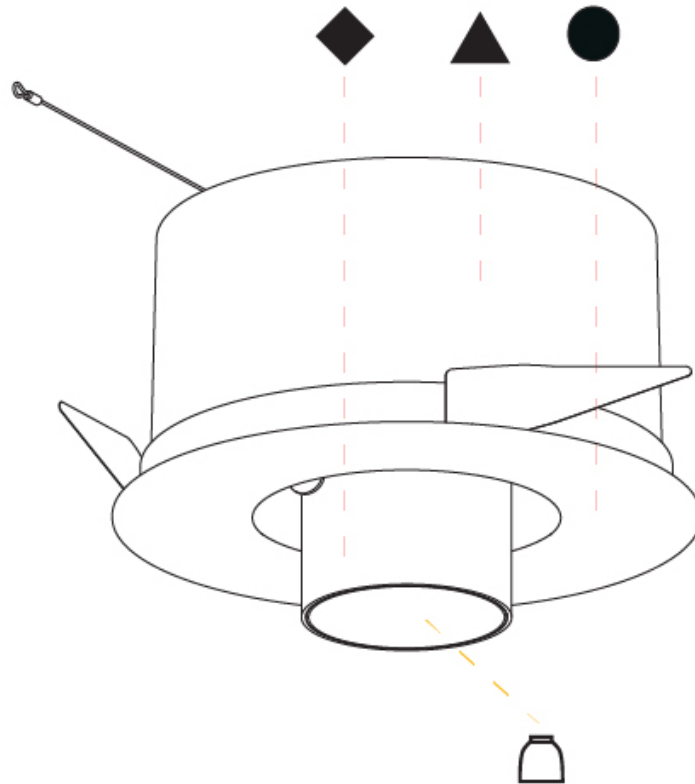

IMAGINE ROUND RECESSED

A35383-

PROJECT _____

TYPE _____

SPECIFIER _____

QUANTITY _____

DATE _____

A