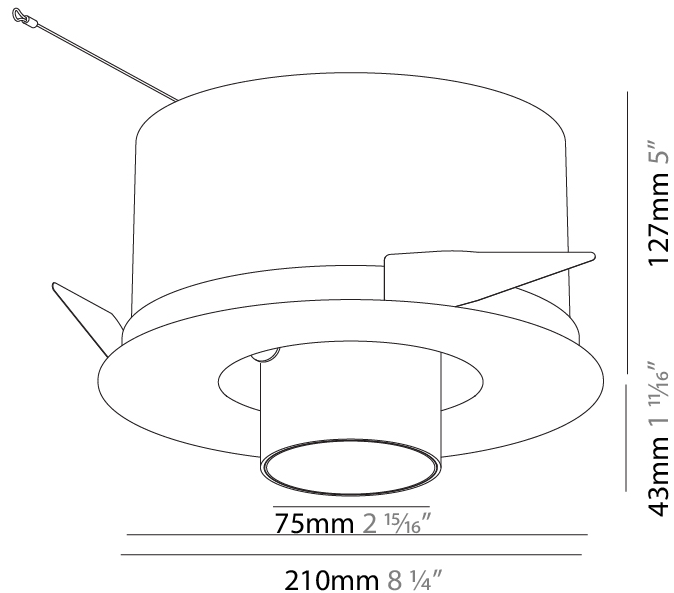

GENERAL

Series: Imagine
 Subseries: Imagine Round
 Brand: Prolight
 Division: Architectural
 Mounting Type: Recessed
 Mounting Location: Ceiling
 Subcategory: Spots

PHYSICAL

Shape: Round
 Diameter (mm): 210
 Diameter (in): 8 1/4
 Height (mm): 170
 Height (in): 6 11/16
 Ceiling Thickness (mm): 10 / 12.5 / 15
 Ceiling Thickness (in): 3/8 or 1/2 or 9/16
 Min. Recessing Depth (mm): 140
 Min. Recessing Depth (in): 5 1/2
 Light Distribution: Adjustable / Indirect
 Weight (kg): 1.4
 Weight (lbs): 3.09
 Fixture Finish: SSR / BKV / CWI / CRY / HAB / UFT / ITA / RUA / FTG / MYG / LOD / PUS / FRO / FUP / KIA / POP / BLS / SPG / MEY / GOH / GUM / CHC / COM / ABZ / JAG / OBR / MOS / ROR
 Fixture Material: Aluminum Die Cast
 Cut-out Measurements: D. - 190mm / 7 1/2"

OPTICAL

Reflector: 12
 Optic: Lens Pack - No Lens / Linear Spread Lens / Honeycomb / Spread Lens
 Adjustability: Rotational 355°; Tilt 45°

RATINGS AND CERTIFICATIONS

Certified By: Certified for North American Standards
 IP rating: IP20