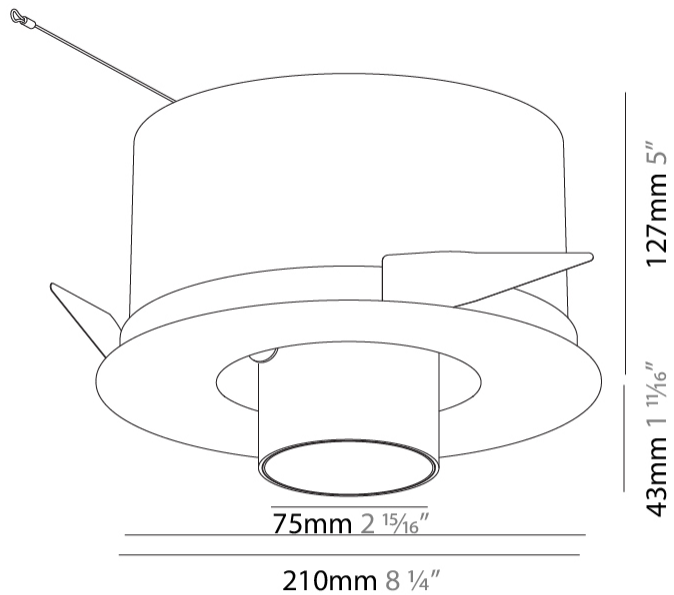

GENERAL

Series: Imagine
 Subseries: Imagine Round
 Brand: Prolicht
 Division: Architectural
 Mounting Type: Recessed
 Mounting Location: Ceiling
 Subcategory: Spots

PHYSICAL

Shape: Round
 Diameter (mm): 210
 Diameter (in): 8 1/4
 Height (mm): 170
 Height (in): 6 11/16
 Ceiling Thickness (mm): 10 / 12.5 / 15
 Ceiling Thickness (in): 3/8 or 1/2 or 9/16
 Min. Recessing Depth (mm): 140
 Min. Recessing Depth (in): 5 1/2
 Light Distribution: Adjustable / Indirect
 Weight (kg): 1.4
 Weight (lbs): 3.09
 Fixture Finish: SSR / BKV / CWI / CRY / HAB / UFT / ITA / RUA / FTG / MYG / LOD / PUS / FRO / FUP / KIA / POP / BLS / SPG / MEY / GOH / GUM / CHC / COM / ABZ / JAG / OBR / MOS / ROR
 Fixture Material: Aluminum Die Cast
 Cut-out Measurements: D. - 195mm / 7 11/16"

OPTICAL

Reflector°: 16 / 32
 Optic°: Lens Pack - No Lens / Linear Spread Lens / Honeycomb / Spread Lens
 Adjustability: Rotational 355°; Tilt 45°

RATINGS AND CERTIFICATIONS

Certified By: Certified for North American Standards
 IP rating: IP20

GENERAL

Series: Imagine
 Subseries: Imagine Round
 Brand: Prolight
 Division: Architectural
 Mounting Type: Recessed
 Mounting Location: Ceiling
 Subcategory: Spots

PHYSICAL

Shape: Round
 Diameter (mm): 210
 Diameter (in): 8 1/4
 Height (mm): 170
 Height (in): 6 11/16
 Ceiling Thickness (mm): 10 / 12.5 / 15
 Ceiling Thickness (in): 3/8 or 1/2 or 9/16
 Min. Recessing Depth (mm): 140
 Min. Recessing Depth (in): 5 1/2
 Light Distribution: Adjustable / Indirect
 Weight (kg): 1.4
 Weight (lbs): 3.09
 Fixture Finish: SSR / BKV / CWI / CRY / HAB / UFT / ITA / RUA / FTG / MYG / LOD / PUS / FRO / FUP / KIA / POP / BLS / SPG / MEY / GOH / GUM / CHC / COM / ABZ / JAG / OBR / MOS / ROR
 Fixture Material: Aluminum Die Cast
 Cut-out Measurements: D. - 190mm / 7 1/2"