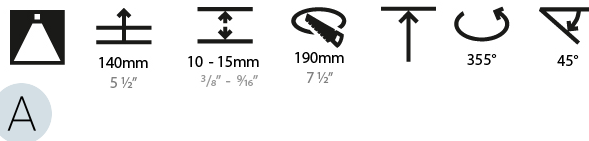

LED

Number of LEDs: 1
 Color Temperature (°K): 2700 / 3000 / 3500 / 4000
 Max. Delivered Lumen (lm): 1124 / 1210 / 1258 / 1284
 Nominal Lumen (lm): 1246 / 1342 / 1396 / 1424
 CRI: >90 CRI
 Lamp Life (hrs): 50000

OPTICAL

Reflector: 12
 Optic: Lens Pack - No Lens / Linear Spread Lens / Honeycomb / Spread Lens
 Adjustability: Rotational 355°; Tilt 45°

RATINGS AND CERTIFICATIONS

Certified By: Certified for North American Standards
 IP rating: IP20